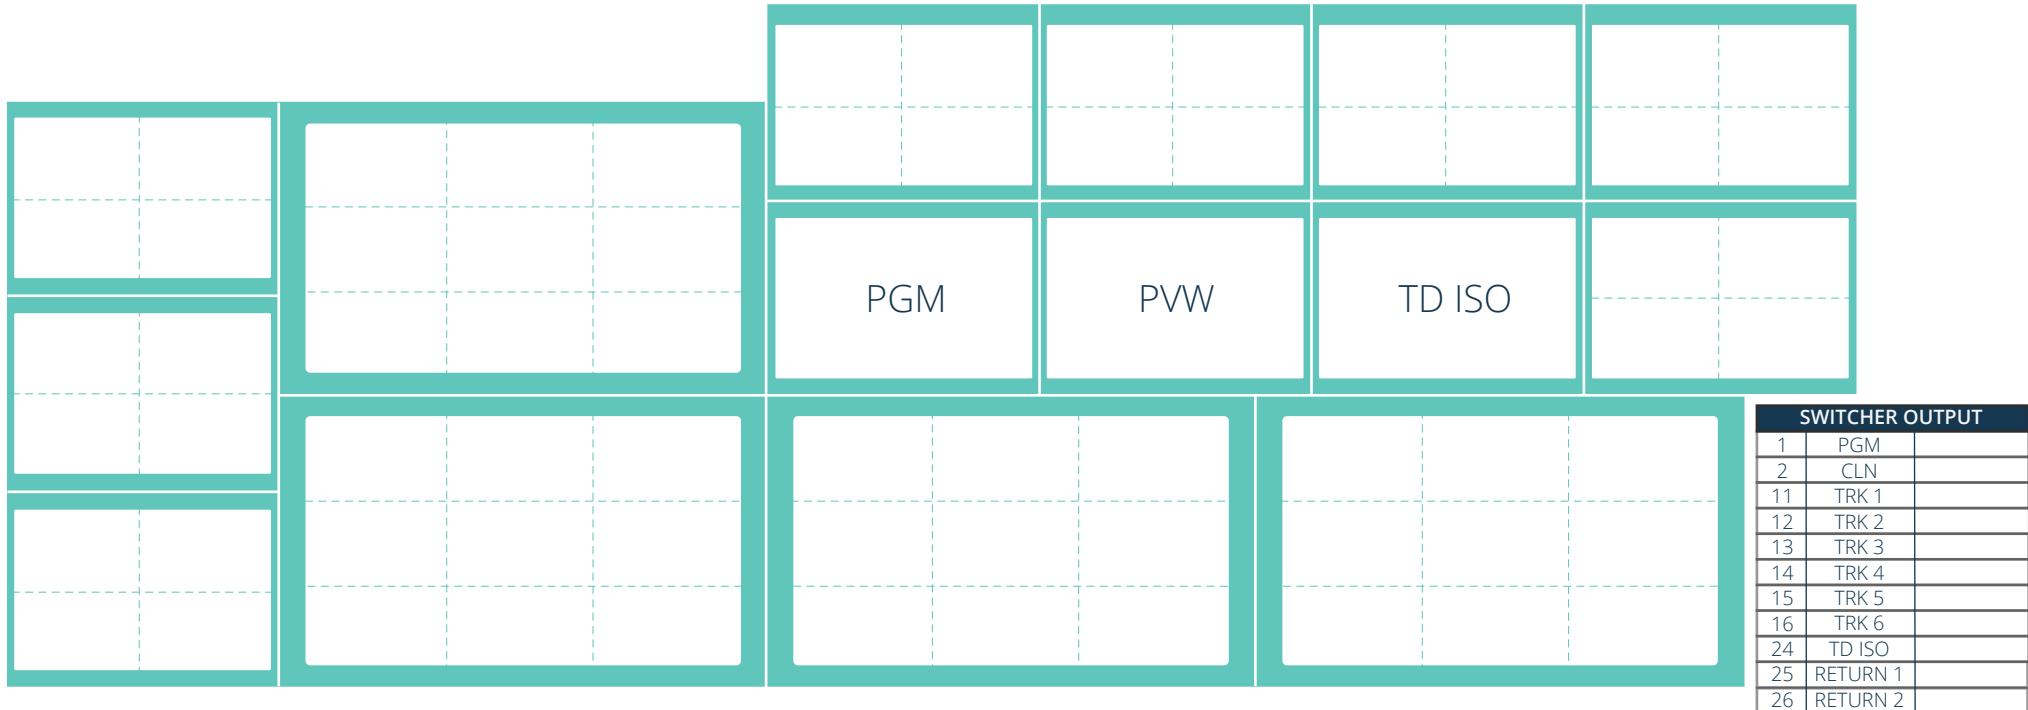

SILVER

1 Blue Jays Way, Suite 3400
Toronto, ON Canada M5V 1J3
416-341-2001
416-341-2136
info@domeproductions.com