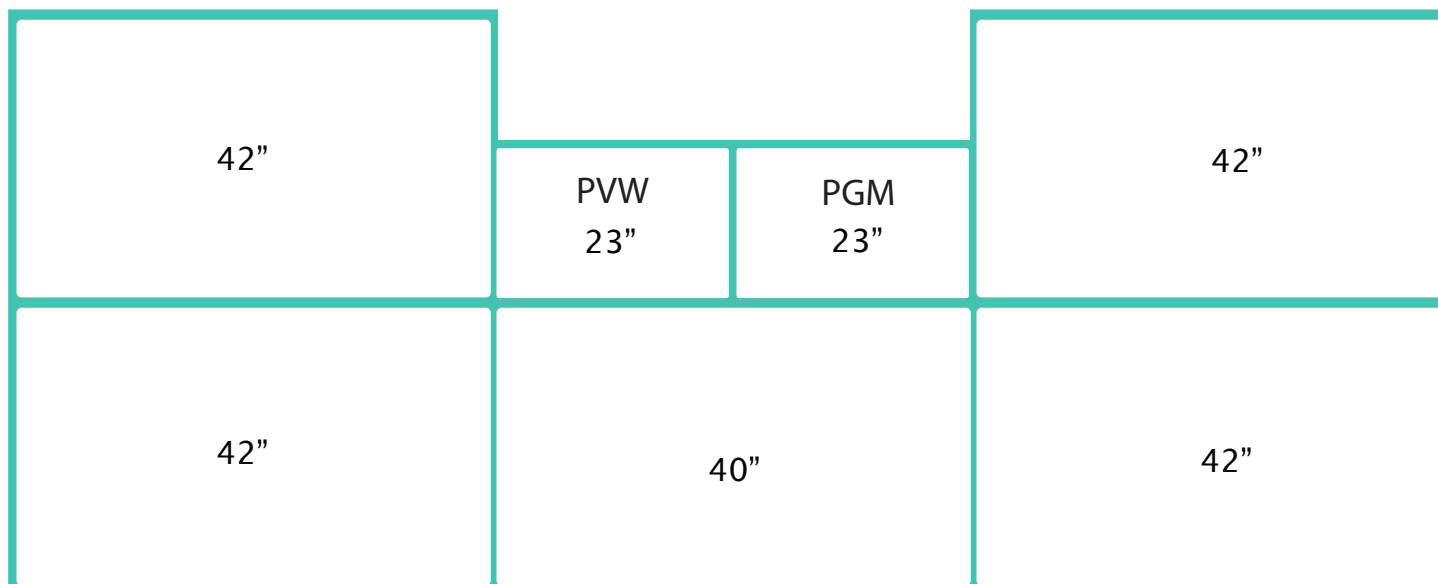

VIDEO PRODUCTION

Switcher – GVG-Kayenne HD
4.5 ME w/35 button source selector
96 Inputs / 48 Outputs / 6 Keyers/ME
Flexikey, Doubletake, 4 eDPM, 10 iDPM
8 GB image store (stills)
4 Chroma keyers per ME
2 Channel K2 Solo Server

(1) Chyron Hyper X3
Dual Channel with Clip Player
Lyric Pro v8.01 RU1 or higher
1 TB striped drive

AUDIO CONSOLE / EQUIPMENT

Calrec Brio digital console w/ Hydra
36 Fader Dual Layer Desk
64 Analog In / 64 Analog out
64 AES In / 64 AES out
24 Aux outputs
4 Mains

(2) Digicart 2Plus w/ Zip
(3) Sennheiser HMD25 Comm Headsets
(3) Comm Boxes
(5) Sony ECM-77B Lavs
(3) EV635 Stick mics
(1) CD Player

SYSTEM EQUIPMENT

Nvision Router
192x256 HD
160x224 AES
Virtual Monitor Wall
(8) GVG UDX Up/Down/Cross Frame Syncs
(2) Teranex2D Frame Syncs

By Request:
Additional Equipment / Encoders (Broadcast or Web)

ANNOUNCER'S BOOTH

Sony HDC-P1
1080i/720p switchable
Canon HJ22eX7.8B Lenses
with Joystick OCP
7" Viewfinder
Full Booth Kit
Green Screen

INTERCOM / COMMUNICATIONS

RTS Cronus 88x88 Matrix
(8) IFB Channels
(16) KP Panels
(7) BP325 Belt Packs with headsets
(8) 2-W Channels
(6) TIFF Hybrids
(1) RVON-C Card

REPLAY

(1) Sony HDW-M2000
(1) XFile3+eSATA+USB3+Dual XHub2
(1) XT2 4 Ch Spot Box

By Request:
EVS Replay Systems - Wired for 2