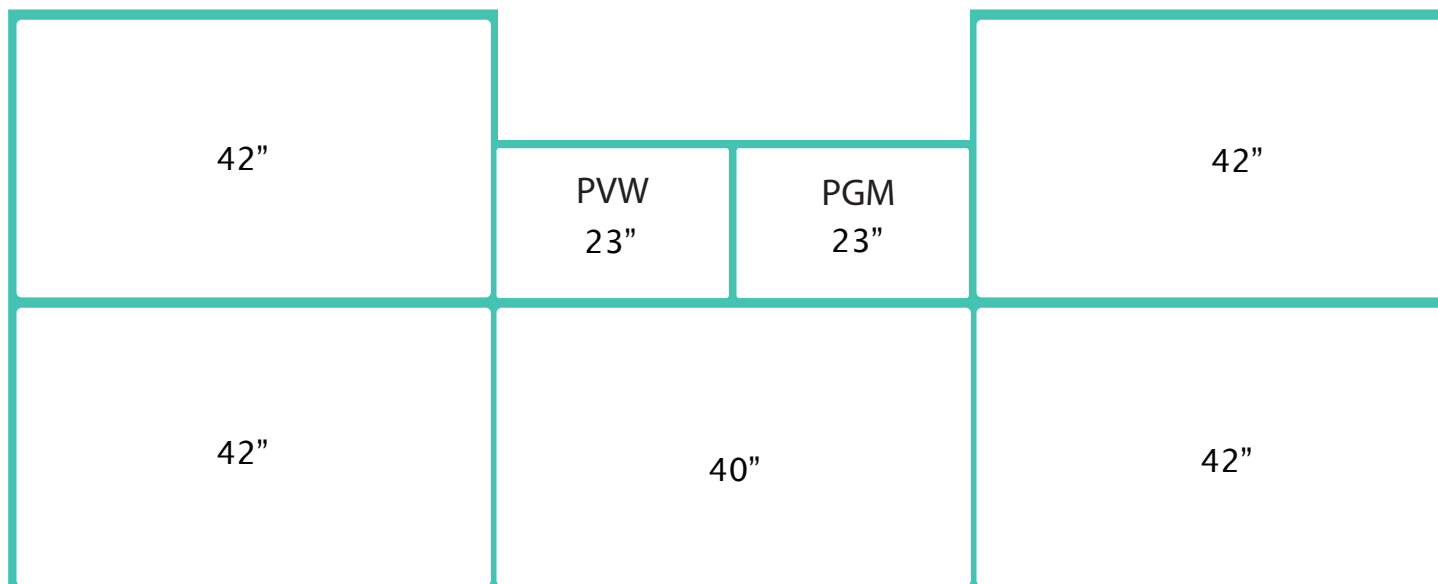

VIDEO PRODUCTION

Switcher – GVG-Kayenne HD
4.5 ME w/35 button source selector
96 Inputs / 48 Outputs / 6 Keyers/ME
Flexikey, Doubletake, 4 eDPM, 10 iDPM
8 GB image store (stills)
4 Chroma keyers per ME
2 Channel K2 Solo Server

- (1) Chyron Hyper X3.1
  Dual Channel with Clip Player
  1 TB striped drive

AUDIO CONSOLE / EQUIPMENT

Calrec Brio digital console w/ Hydra
36 Fader Dual Layer Desk
64 Analog In / 64 Analog out
64 AES In / 64 AES out
16 Aux outputs
4 Mains

- (2) Digicart 2Plus w/ Zip
- (3) Sennheiser HMD25 Comm Headsets
- (3) Comm Boxes
- (5) Sony ECM-77B Lavs
- (3) EV635 Stick mics
- (1) CD Player

SYSTEM EQUIPMENT

Nvision Router
192x256 HD
160x224 AES
Virtual Monitor Wall
(8) GVG UDX Up/Down/Cross Frame Syncs
(2) Teranex2D Frame Syncs

By Request:
Additional Equipment / Encoders (Broadcast or Web)

ANNOUNCER'S BOOTH

- (2) Sony HDC-P1
  1080i/720p switchable
- (2) Canon HJ22eX7.8B Lenses
  with Joystick OCP
- 7" Viewfinder
- Full Booth Kit
- Green Screen

INTERCOM / COMMUNICATIONS

RTS Cronus 88x88 Matrix
(8) IFB Channels
(16) KP Panels
(7) BP325 Belt Packs with headsets
(8) 2-W Channels
(6) TIFF Hybrids
(1) RVON-C Card

REPLAY

- (1) Sony HDW-M2000
- (1) XFile3+eSATA+USB3+XHub3
- (1) XT2 4 Ch Spot Box

By Request:
EVS Replay Systems - Wired for 2